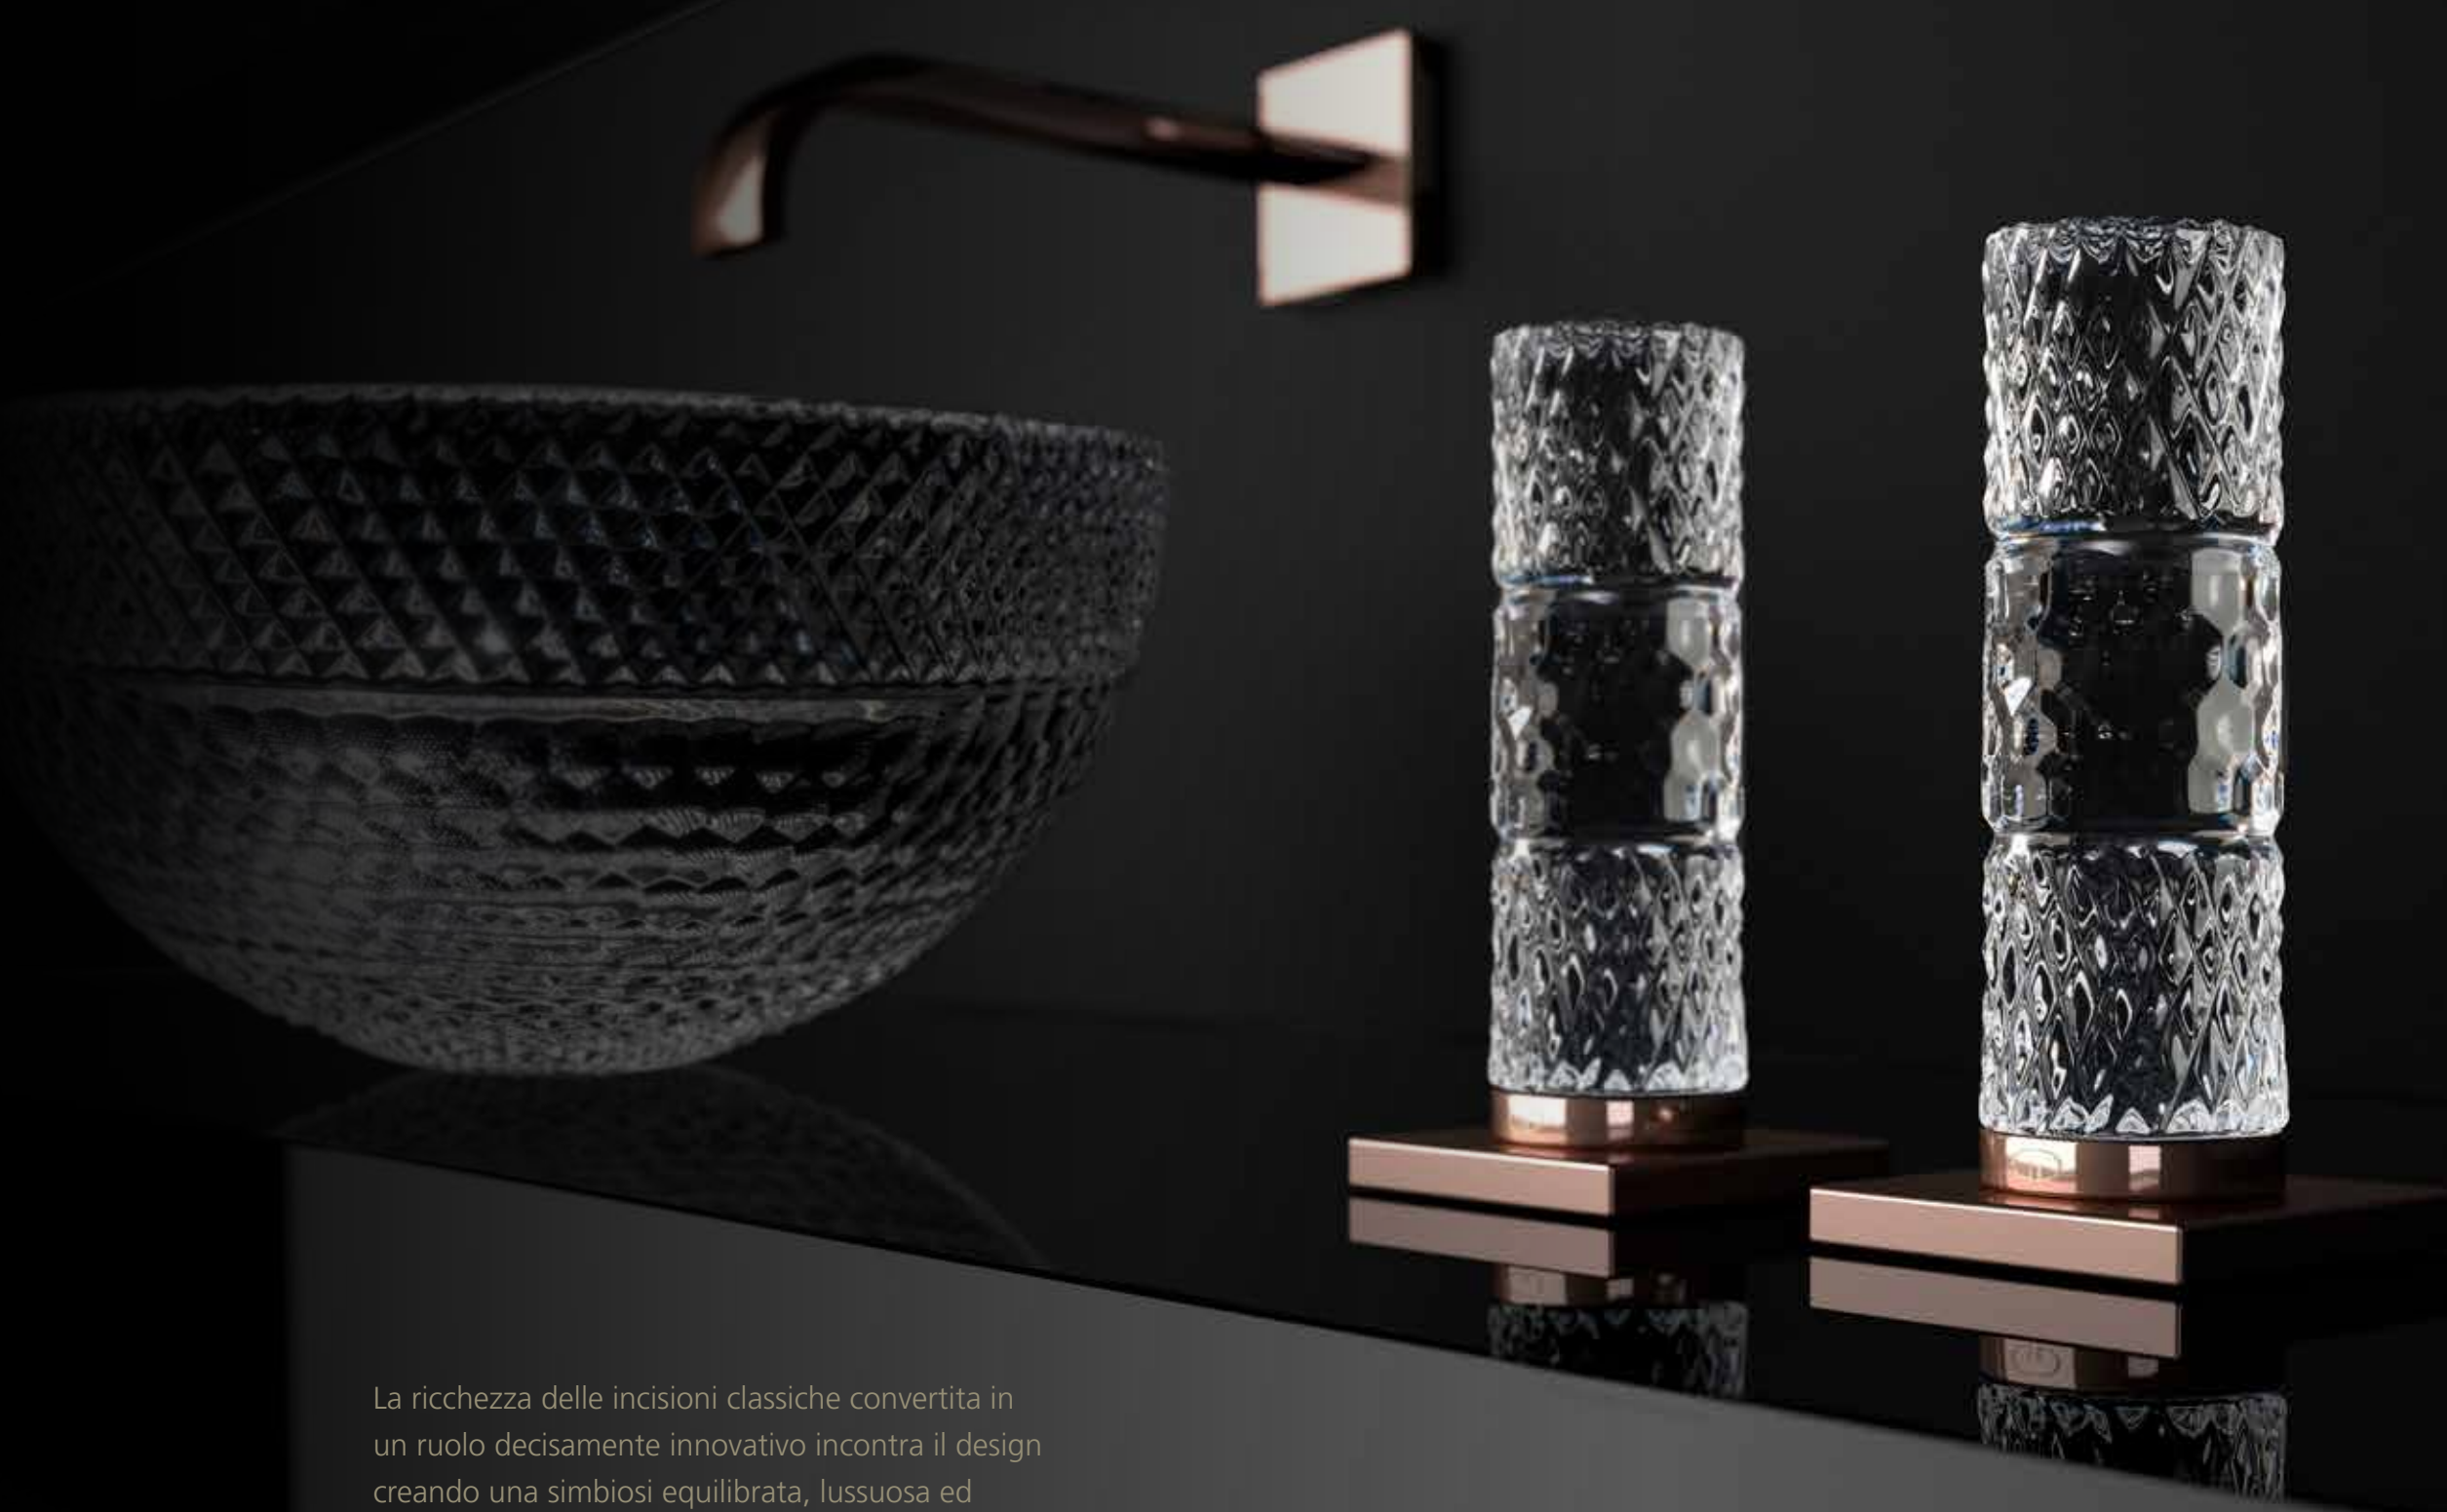

Glamorous

RAMADA

Maniglia - Handle Glamorous RAMADA CODE GLRAMXLT01F10

Su rosetta - on rosette MEM series BY DORNBRACHT

Bocca - Spout MEM series BY DORNBRACHT

La ricchezza delle incisioni classiche convertita in un ruolo decisamente innovativo incontra il design creando una simbiosi equilibrata, lussuosa ed emozionante.

The wealth of classical engravings presented innovatively, meeting design, creating a balanced symbiosis of luxury and excitement.