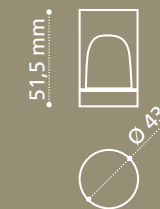

I colori rappresentati in stampa si intendono puramente indicativi. - Printed colours may slightly vary from original colour.

Lyric for Symetrics

design by MARCO PISATI

Applicazioni: Applications:

Le maniglie LYRIC possono essere montate da piano e da parete, applicate per:
lavabi (da piano, semi-incasso e sottopiano) bidet e doccia secondo le indicazioni qui sotto riportate
LYRIC handles can be deck- or wall mounted, and applied to:
washbasins (countertop, semi-recessed and undermount) bidet and shower as expressly shown here below.