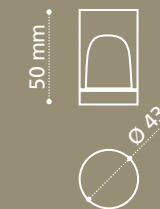

I colori rappresentati in stampa si intendono puramente indicativi. - Printed colours may slightly vary from original colour.

Lyric for Deque

design by MARCO PISATI

Applicazioni: Applications:

Le maniglie LYRIC possono essere montate da piano e da parete, applicate per:
lavabi (da piano, semi-incasso e sottopiano) bidet e doccia secondo le indicazioni qui sotto riportate
LYRIC handles can be deck- or wall mounted, and applied to:
washbasins (countertop, semi-recessed and undermount) bidet and shower as expressly shown here below.