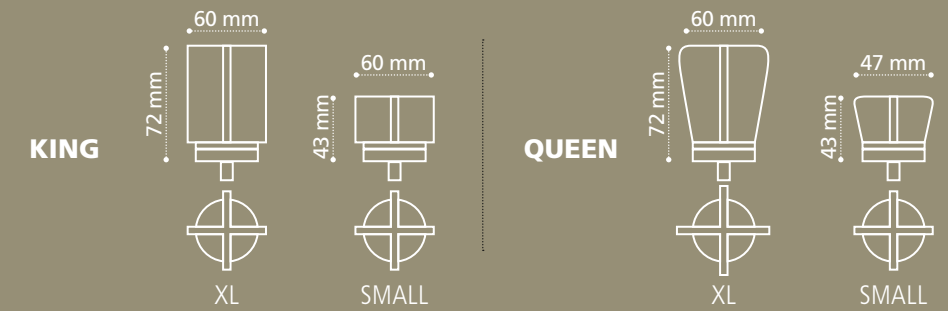

Regents

design by GIAN LUCA BORSELLINI