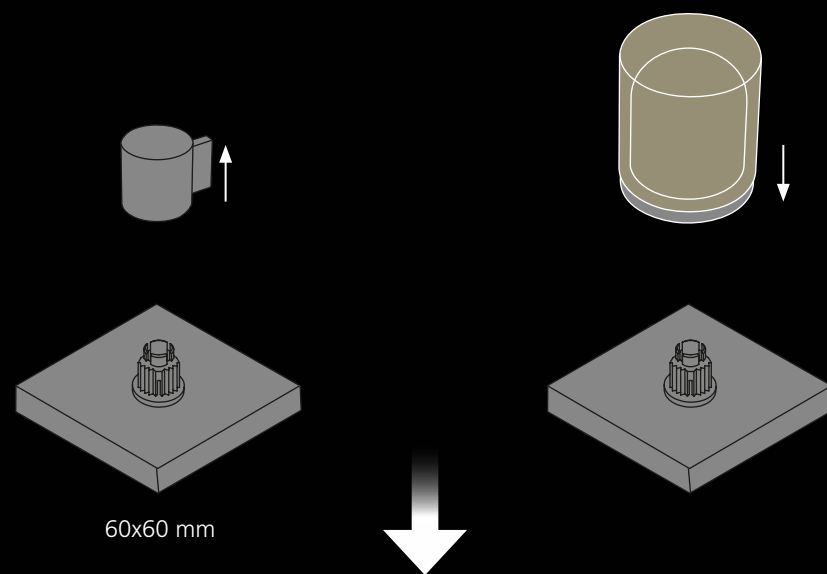

I colori rappresentati in stampa si intendono puramente indicativi. - Printed colours may slightly vary from original colour.

Lyric for Symetrics

design by MARCO PISATI

Applicazioni: Applications:

Le maniglie LYRIC possono essere montate da piano e da parete, applicate per:
lavabi (da piano, semi-incasso e sottopiano) bidet e doccia secondo le indicazioni qui sotto riportate
LYRIC handles can be deck- or wall mounted, and applied to:
washbasins (countertop, semi-recessed and undermount) bidet and shower as expressly shown here below.

	LYRIC
da piano deck mounted	■
da parete wall mounted	■
lavabo washbasin	■
bidet bidet	■
doccia shower	■

Manopole Dornbracht compatibili e sostituibili: *Compatible and replaceable Dornbracht valves:*

• SYMETRICS a 3 fori - 3 holes