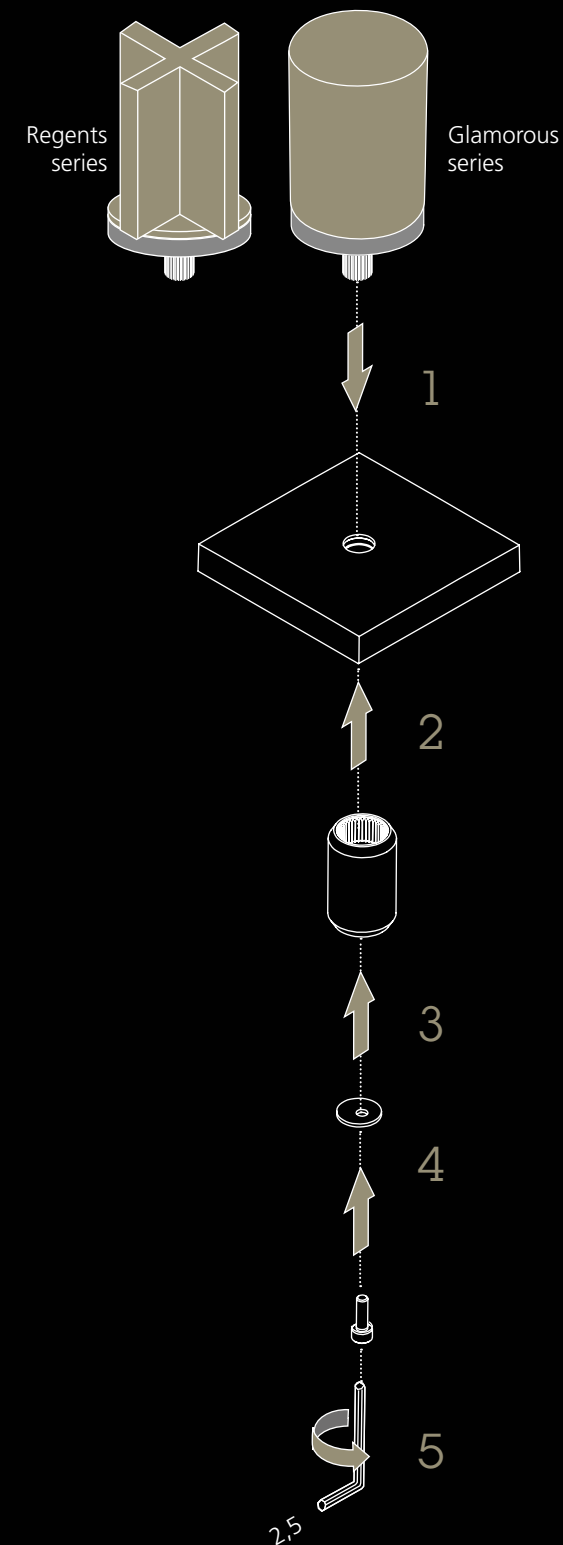

step 1

step 2

step 3

step 4

Installation

Lyric

applicabile su manopole **SYMETRICS** *adapted to fit SYMETRICS valves*

step **1**