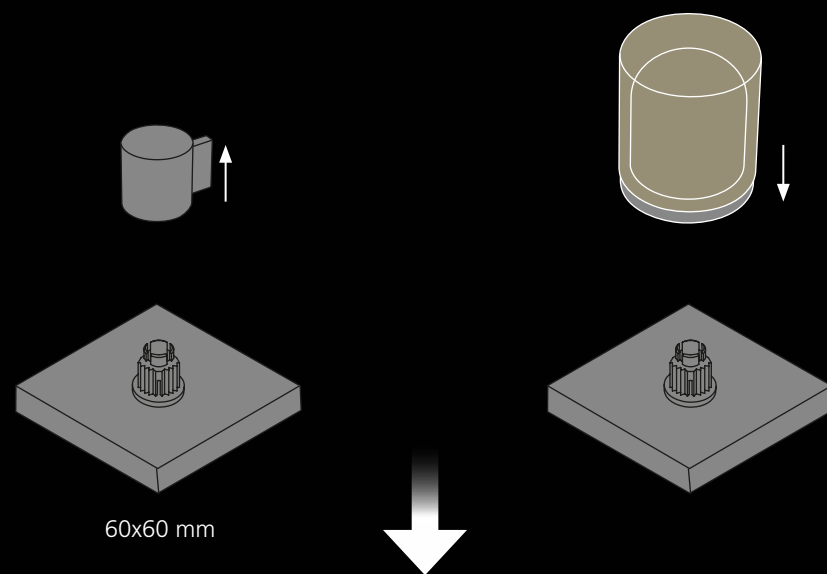

Lyric for Symetrics

design by MARCO PISATI

Applicazioni: Applications:

Le maniglie LYRIC possono essere montate da piano e da parete, applicate per:
lavabi (da piano, semi-incasso e sottopiano) bidet e doccia secondo le indicazioni qui sotto riportate
LYRIC handles can be deck- or wall mounted, and applied to:
washbasins (countertop, semi-recessed and undermount) bidet and shower as expressly shown here below.

	LYRIC
da piano deck mounted	■
da parete wall mounted	■
lavabo washbasin	■
bidet bidet	■
doccia shower	■

Manopole Dornbracht compatibili e sostituibili: Compatible and replaceable Dornbracht valves:

• SYMETRICS a 3 fori - 3 holes