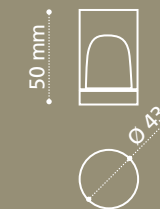

Lyric for Deque

design by MARCO PISATI

Applicazioni: Applications:

Le maniglie LYRIC possono essere montate da piano e da parete, applicate per:
lavabi (da piano, semi-incasso e sottopiano) bidet e doccia secondo le indicazioni qui sotto riportate
LYRIC handles can be deck- or wall mounted, and applied to:
washbasins (countertop, semi-recessed and undermount) bidet and shower as expressly shown here below.

	LYRIC
da piano deck mounted	■
da parete wall mounted	■
lavabo washbasin	■
bidet bidet	■
doccia shower	■