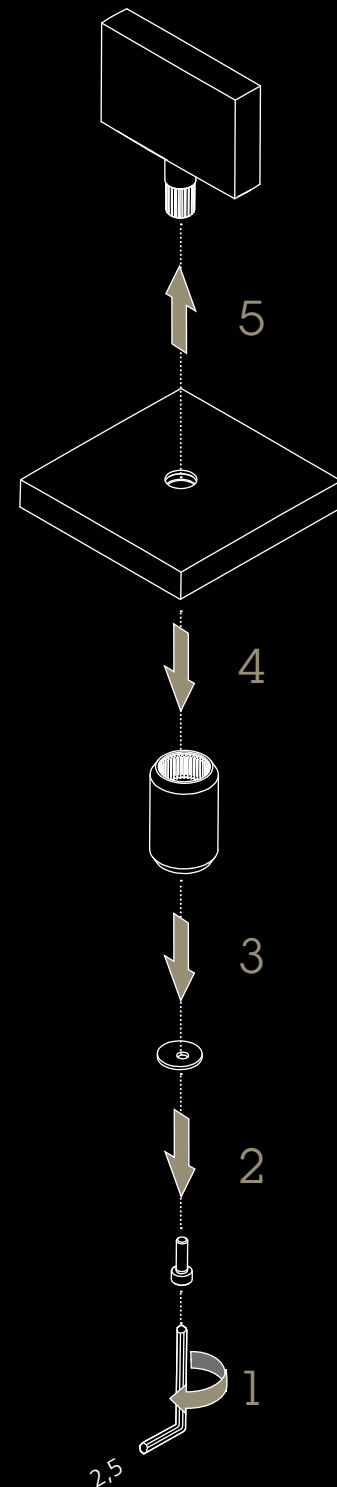

Installation

Glamorous - Regents

applicabile su manopole **MEM** adapted to fit **MEM** valves

step 1

step 2

step 3

step 4