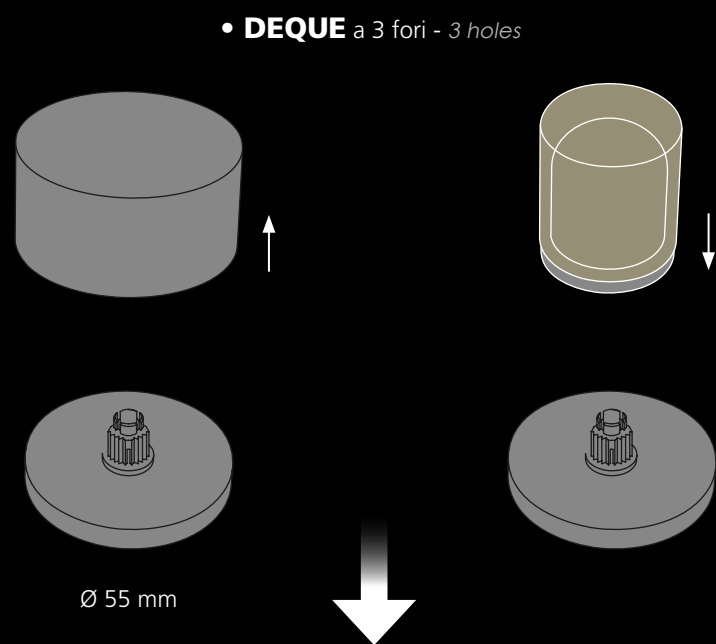

Lyric for Deque

design by MARCO PISATI

Applicazioni: Applications:

Le maniglie LYRIC possono essere montate da piano e da parete, applicate per:
lavabi (da piano, semi-incasso e sottopiano) bidet e doccia secondo le indicazioni qui sotto riportate
LYRIC handles can be deck- or wall mounted, and applied to:
washbasins (countertop, semi-recessed and undermount) bidet and shower as expressly shown here below.

	LYRIC
da piano deck mounted	■
da parete wall mounted	■
lavabo washbasin	■
bidet bidet	■
doccia shower	■

Manopole Dornbracht compatibili e sostituibili: Compatible and replaceable Dornbracht valves:

Bocche erogazione Dornbracht consigliate: Suggested Dornbracht spouts:

- DEQUE
- TARA

LYRIC ICE				
	clear-silver / chrome GLLYRICICESLF4D	clear-gold / chrome GLLYRICICEGDF4D	clear-rose gold / chrome GLLYRICICEPGF4D	clear-platinum / chrome GLLYRICICEPLF4D
	clear-silver / platinum mat GLLYRICICESLF06D	clear-gold / platinum mat GLLYRICICEGDF06D	clear-rose gold / platinum mat GLLYRICICEPGF06D	clear-platinum / platinum mat GLLYRICICEPLF06D
	clear-silver / black mat GLLYRICICESLF33D	clear-gold / black mat GLLYRICICEGDF33D	clear-rose gold / black mat GLLYRICICEPGF33D	clear-platinum / black mat GLLYRICICEPLF33D
LYRIC RAMADA				
	clear-silver / chrome GLLYRICRAMSLF4D	clear-gold / chrome GLLYRICRAMGDF4D	clear-rose gold / chrome GLLYRICRAMPGF4D	clear-platinum / chrome GLLYRICRAMPLF4D
	clear-silver / platinum mat GLLYRICRAMSLF06D	clear-gold / platinum mat GLLYRICRAMGDF06D	clear-rose gold / platinum mat GLLYRICRAMPGF06D	clear-platinum / platinum mat GLLYRICRAMPLF06D
	clear-silver / black mat GLLYRICRAMSLF33D	clear-gold / black mat GLLYRICRAMGDF33D	clear-rose gold / black mat GLLYRICRAMPGF33D	clear-platinum / black mat GLLYRICRAMPLF33D
LYRIC LUXOR				
	clear-silver / chrome GLLYRICLUXSLF4D	clear-gold / chrome GLLYRICLUXGDF4D	clear-rose gold / chrome GLLYRICLUXPGF4D	clear-black / chrome GLLYRICLUXNOF4D
	clear-silver / platinum mat GLLYRICLUXSLF06D	clear-gold / platinum mat GLLYRICLUXGDF06D	clear-rose gold / platinum mat GLLYRICLUXPGF06D	clear-black / platinum mat GLLYRICLUXNOF06D
	clear-silver / black mat GLLYRICLUXSLF33D	clear-gold / black mat GLLYRICLUXGDF33D	clear-rose gold / black mat GLLYRICLUXPGF33D	clear-black / black mat GLLYRICLUXNOF33D

Apparenti difetti del cristallo sono dovuti alla lavorazione artistica eseguita interamente a mano dai maestri vetrai
Any tiny imperfections in the crystal highlight the character of objects individually made by hand by our master glassmakers.

I colori rappresentati in stampa si intendono puramente indicativi. - Printed colours may slightly vary from original colour.